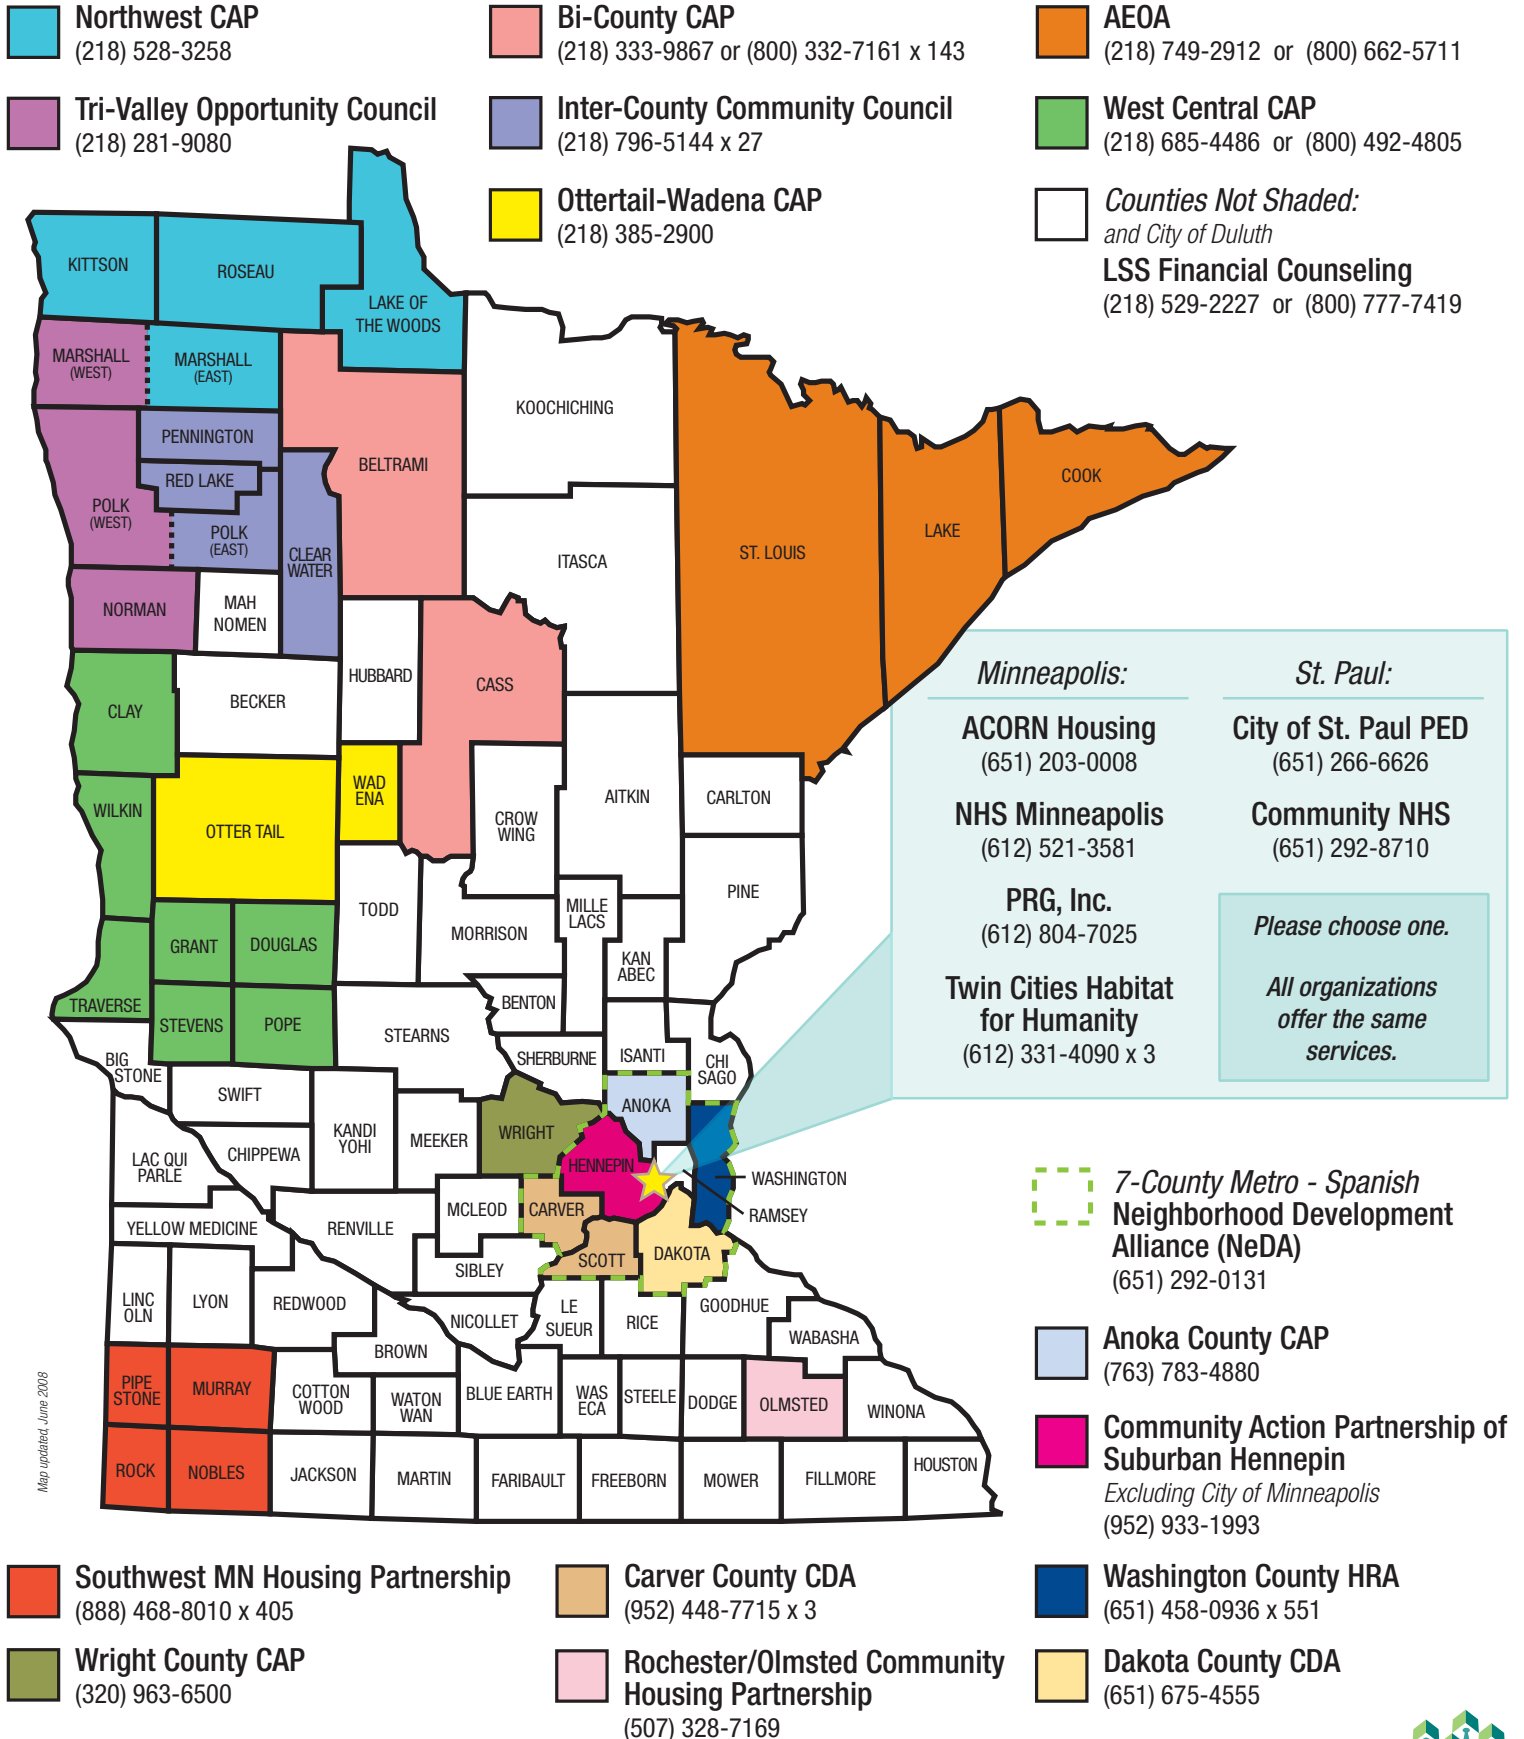

FORECLOSURE COUNSELING

A partnership of organizations serving families facing the possibility of foreclosure or having difficulties making their mortgage payments. Families looking for assistance should contact the organization serving their area.

This map is available online in an interactive format at www.hocmn.org

Map updated, June 2008